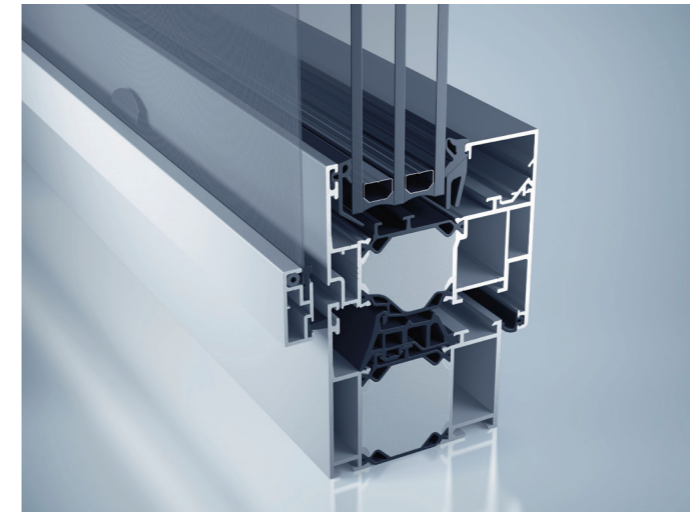

Full ventilation capacity and maximum transparency

In developing our screen system, two functional aspects were kept in focus: high air permeability and best-possible transparency.

Thus, for example, heroal IS Advantage screens achieve up to 50% better transparency compared to conventional screens. heroal IS Clear not only blocks 97% of all pollens, but also offers dramatically improved air permeability compared to typical pollen screens.

A custom-fit solution for every situation

Whether round, angular, tapered or curved – the heroal IS insect screen system always provides tailored profiles; even faced with the widest variety of construction requirements, these custom-fit system solutions guarantee perfect insect and pollen protection.

Simple installation and easy operation

Anyone looking to directly integrate a roll-up insect screen directly in the roller shutter casing can rely on the heroal IS integrated solution: with in-casing installation, the insect screen is installed alongside the roller shutter, saving both space and material. A special guide rail with two chambers providing for two functions, as well as a guided handle strip make it easy and reliable to operate the screen with one hand – independently of the roller shutter.

heroal IS tension frame

The heroal IS tension frames are designed for windows and doors which must be tilted or completely opened to ventilate – even if roller shutters, swing shutters, sunshades or security grilles must be accounted for. The tension frame mounts between the frame or guide tracks for the window or door. In use, it can be removed and replaced without requiring tools.