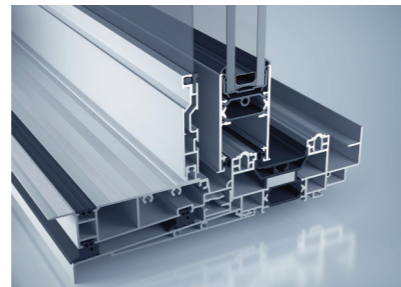

heroal IS Sliding Door
The high-quality sliding system for especially large door openings to patios and gardens.