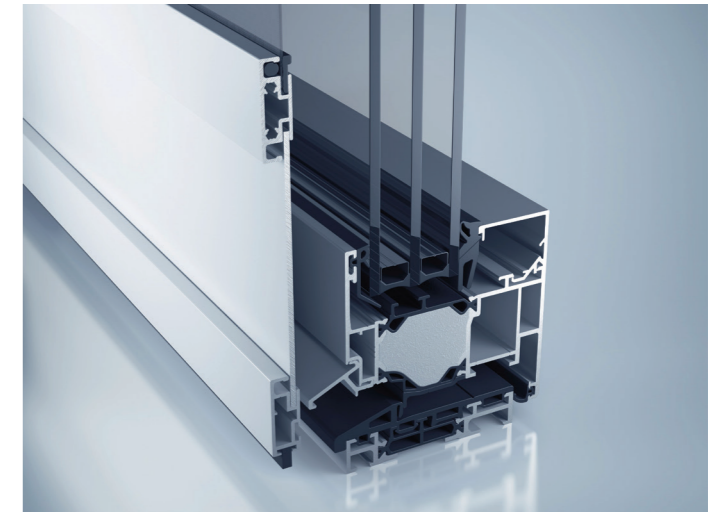

Simple installation and easy operation

Anyone looking to directly integrate a roll-up insect screen directly in the roller shutter casing can rely on the heroal IS integrated solution: with in-casing installation, the insect screen is installed alongside the roller shutter, saving both space and material. A special guide rail with two chambers providing for two functions, as well as a guided handle strip make it easy and reliable to operate the screen with one hand – independently of the roller shutter.

For aftermarket installation, the heroal IS KIS system provides an optimal solution. In addition to the advantageous operation with one hand, it also stands out for its small size, creating a subtle look for a variety of different building situations.

heroal IS tension frame

The heroal IS tension frames are designed for windows and doors which must be tilted or completely opened to ventilate – even if roller shutters, swing shutters, sunshades or security grilles must be accounted for. The tension frame mounts between the frame or guide tracks for the window or door. In use, it can be removed and replaced without requiring tools.