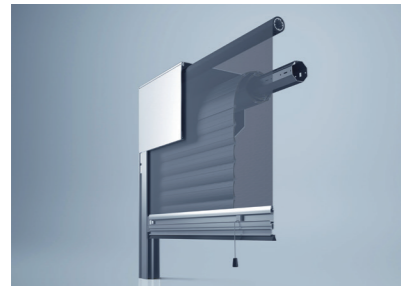

A selection with design flexibility built in

heroal IS integrated
The unified system solution for integrated roll-up insect screen installation in roller shutter casings.