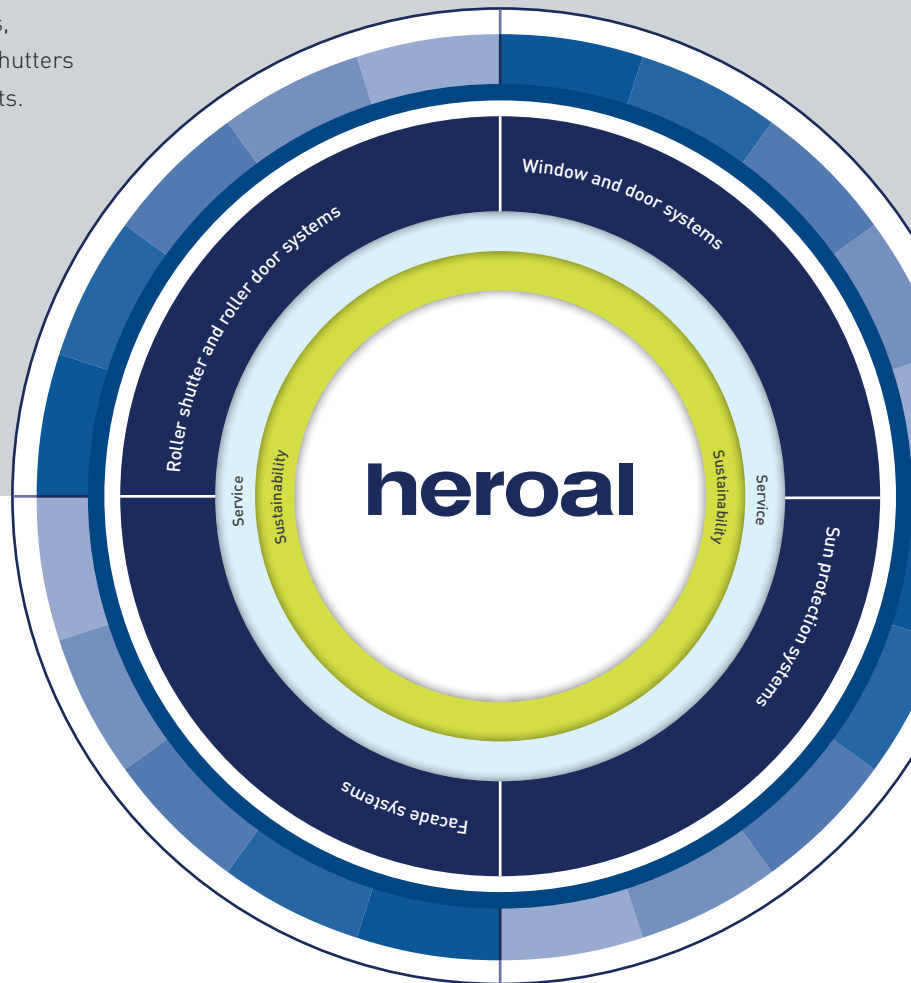

heroal – The aluminium systems producer

As one of the leading producers of aluminium profile systems, heroal develops and produces optimally coordinated systems for windows, doors, facades, roller shutters, roller doors, and sun awnings, supplemented by folding and sliding shutters and insect screens, as well as patio awnings and carports. Thanks to minimal energy input during production and maximum energy savings during use, heroal system solutions contribute directly to sustainable construction – combined with economical fabrication and a substantial increase in building value.

Innovation, Service, Design, Durability

The heroal brand stands for system solutions which combine practical innovations, industry-leading service and high-quality design that can be integrated into any architecture with comprehensive sustainability.

Roller shutters | Sun protection | Roller doors
Windows | Doors | Sliding doors | Curtain walls | Patio Roofs

heroal – Johann Henkenjohann GmbH & Co. KG

Osterwieher Str. 80 | 33415 Verl (Germany) | Phone +49 5246 507-0 | Fax +49 5246 507-222 | www.heroal.com