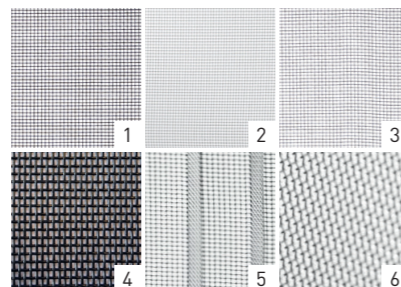

heroal IS Fabric
1. heroal IS Classic
2. heroal IS Light
3. heroal IS Advantage
4. heroal IS PET
5. heroal IS Pleated
6. heroal IS Lightshaft

An overview of screen types

Characteristics	heroal IS Classic	heroal IS Light	heroal IS Advantage	heroal IS PET	heroal IS Clear	heroal IS Stainless
Screen type	PVC-coated fibre-glass screen	PVC-coated fibre-glass screen	PVC-coated fibre-glass screen	PVC-coated fibre-glass screen	PVC-coated fibre-glass screen	Stainless steel screen
Characteristics	Suitable for all standard installations	Improved light and air permeability	Particularly transparent and light-permeable	Particularly rugged screen, well suited to pets	Protection from pollen – especially recommended for people with allergies	Especially corrosion-resistant – well suited to sanitary areas
Tensile strength	4.57 kg/cm²	5.5 kg/cm²	9.7 kg/cm²	-	-	-
Air permeability	2,928 (l/dm²x) at 30 Pa	3,555 (l/dm²x) at 30 Pa	4,052 (l/dm²x) at 30 Pa	-	1,880 (l/dm²x) at 25 Pa	-
Transparency	Standard	+ 45%	+ 50%	Standard	Standard	Standard
UV stability	UV-stable	UV-stable	UV-stable	UV-stable	UV-stable	UV-stable
Pollen retention capacity	low	low	low	low	up to 97%	low
Screen mesh size	1.29 x 1.13 mm	1.18 x 1.04 mm	1.01 x 1.07 mm	1.91 x 1.18 mm	0.50 x 1.70 mm	1.41 x 1.41
Fire safety	self-extinguishing	self-extinguishing	self-extinguishing	-	-	non-flammable
Distinction:	"The Blue Angel" ecolabel	"The Blue Angel" ecolabel	"The Blue Angel" ecolabel	"The Blue Angel" ecolabel	ECARF tested	-
Available colours	grey	anthracite	anthracite	anthracite	anthracite	stainless steel
Application	heroal IS heroal IS Integrated heroal IS KIS	heroal IS heroal IS Integrated heroal IS KIS	heroal IS	heroal IS	heroal IS	heroal IS